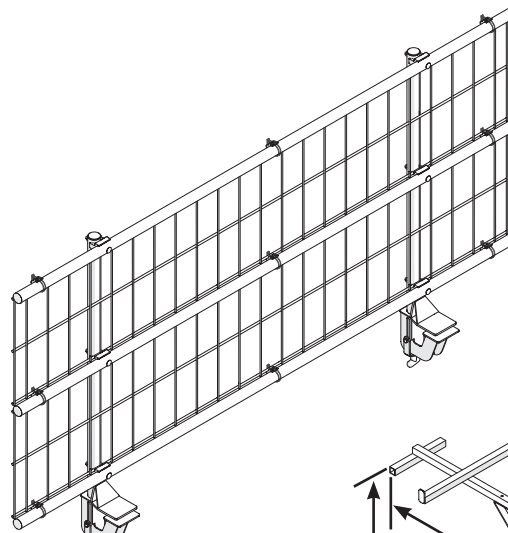

With Infill Panel