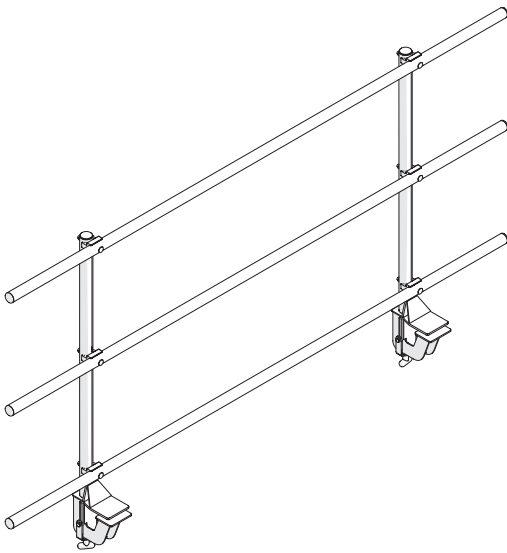

# Universal Guardrail

- Attaches to the stage deck without tools and features two uprights, two cross bars and can function as a chair stop
- Optional infill panels can be added that complies with the IBC 4" (102 mm) sphere code
- Complies with IBC code requirements for loading
- Guardrails are recommended for elevations over 12" (305 mm)
- Guardrails are 42" (1067 mm) high with a black powder-coat paint finish
- Ten-year warranty

Standard Guardrail		
281C404.118	3' (914 mm)	42 lb (19 kg)
281C404.121	4' (1219 mm)	46 lb (21 kg)
281C404.122	6' (1829 mm)	53 lb (24 kg)
281C404.123	60" (1524 mm)	50 lb (23 kg)
281C404.124	62" (1575 mm)	50 lb (23 kg)
281C404.125	68" (1727 mm)	52 lb (24 kg)
281C404.126	78" (1981 mm)	55 lb (25 kg)
281C404.127	8' (2438 mm)	60 lb (27 kg)
281C404.128	82" (2083 mm)	57 lb (26 kg)

With Infill Panel		
281C404.119	3' (914 mm)	49 lb (22 kg)
281C404.129	4' (1219 mm)	56 lb (25 kg)
281C404.120	6' (1829 mm)	69 lb (31 kg)
281C404.130	60" (1524 mm)	63 lb (29 kg)
281C404.131	62" (1575 mm)	64 lb (29 kg)
281C404.132	68" (1727 mm)	67 lb (30 kg)
281C404.133	78" (1981 mm)	72 lb (33 kg)
281C404.134	8' (2438 mm)	82 lb (37 kg)
281C404.135	82" (2083 mm)	76 lb (34 kg)