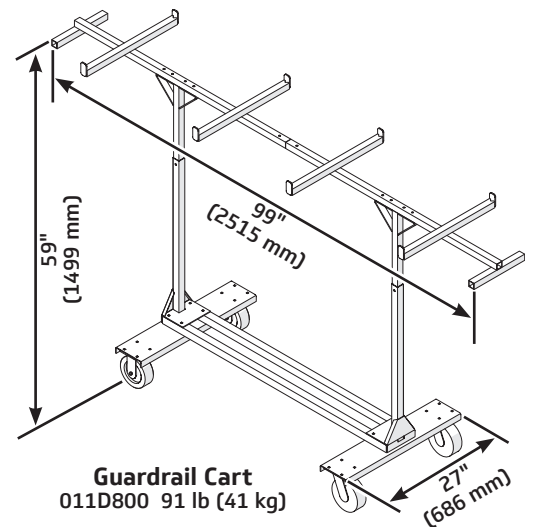

# Universal Guardrail

- Attaches to the stage deck without tools and features two uprights, two cross bars and can function as a chair stop
- Optional infill panels can be added that complies with the IBC 4" (102 mm) sphere code
- Complies with IBC code requirements for loading
- Guardrails are recommended for elevations over 12" (305 mm)
- Guardrails are 42" (1067 mm) high with a black powder-coat paint finish
- Ten-year warranty

Standard Guardrail		
281C404.118	3' (914 mm)	42 lb (19 kg)
281C404.121	4' (1219 mm)	46 lb (21 kg)
281C404.122	6' (1829 mm)	53 lb (24 kg)
281C404.123	60" (1524 mm)	50 lb (23 kg)
281C404.124	62" (1575 mm)	50 lb (23 kg)
281C404.125	68" (1727 mm)	52 lb (24 kg)
281C404.126	78" (1981 mm)	55 lb (25 kg)
281C404.127	8' (2438 mm)	60 lb (27 kg)
281C404.128	82" (2083 mm)	57 lb (26 kg)

With Infill Panel		
281C404.119	3' (914 mm)	49 lb (22 kg)
281C404.129	4' (1219 mm)	56 lb (25 kg)
281C404.120	6' (1829 mm)	69 lb (31 kg)
281C404.130	60" (1524 mm)	63 lb (29 kg)
281C404.131	62" (1575 mm)	64 lb (29 kg)
281C404.132	68" (1727 mm)	67 lb (30 kg)
281C404.133	78" (1981 mm)	72 lb (33 kg)
281C404.134	8' (2438 mm)	82 lb (37 kg)
281C404.135	82" (2083 mm)	76 lb (34 kg)

Standard Guardrail

With Infill Panel

Guardrail Cart  
011D800 91 lb (41 kg)

**Minnesota Location**

Wenger Phone 800.4WENGER (493-6437) Wenger Worldwide +1.507.455.4100 | Parts & Service 800.887.7145 | wengercorp.com  
GearBoss Phone 800.493.6437 | gearboss.com  
555 Park Drive, PO Box 448 | Owatonna | MN 55060